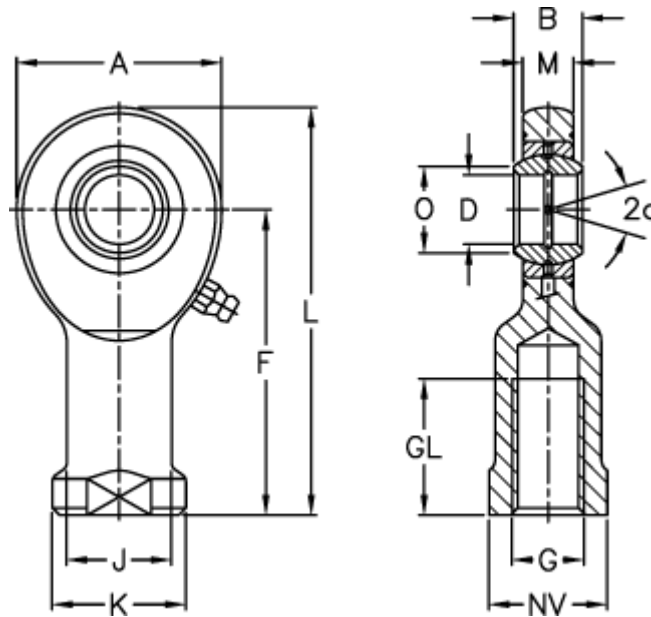

# Data Sheet

Article number: 03481070  
Description: Fluro Rod end EIL 70-2RS  
Note: 70

## Measures

A	= 160	J	= 80
a (degrees)	= 6	K	= 98
B	= 49	L	= 280
D	= 70	M	= 42
Dynamic drive (kN)	= 315	NV	= 85
F	= 200	O	= 77.9
g	= M56x4	Static drive kN	= 606
GL	= 80	Weight	= 8600